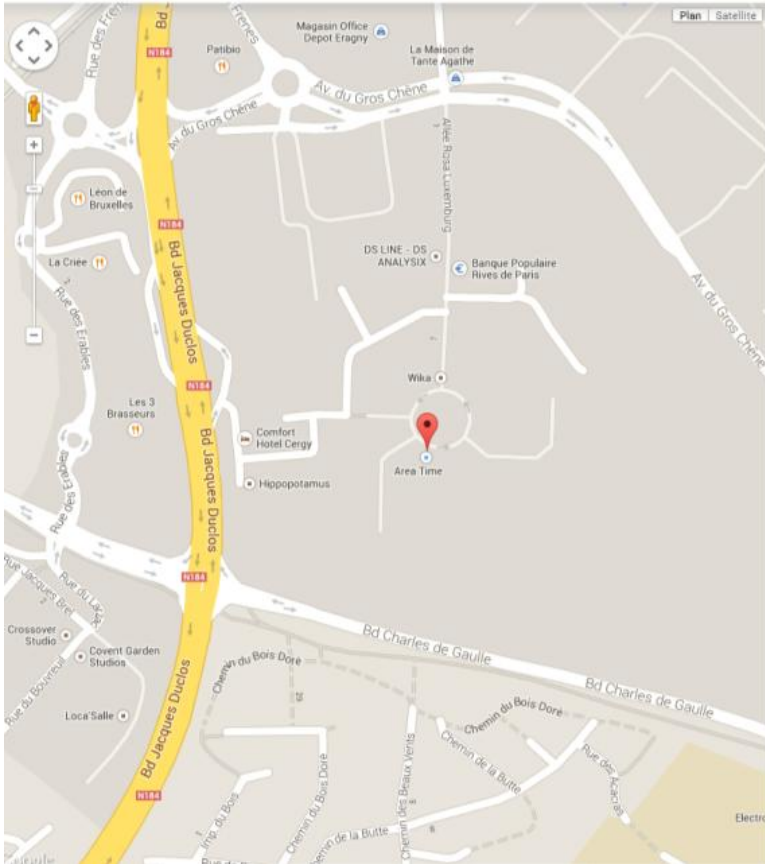

Ultraflux

Visiting our offices in Éragny-sur-Oise

Address:

ULTRAFUX
Bâtiment TEXAS
9 Allée Rosa Luxemburg
ÉRAGNY PARC - PARC DES BELLEVUES
95610 ÉRAGNY SUR OISE
FRANCE

Tél. : 01 30 27 27 30